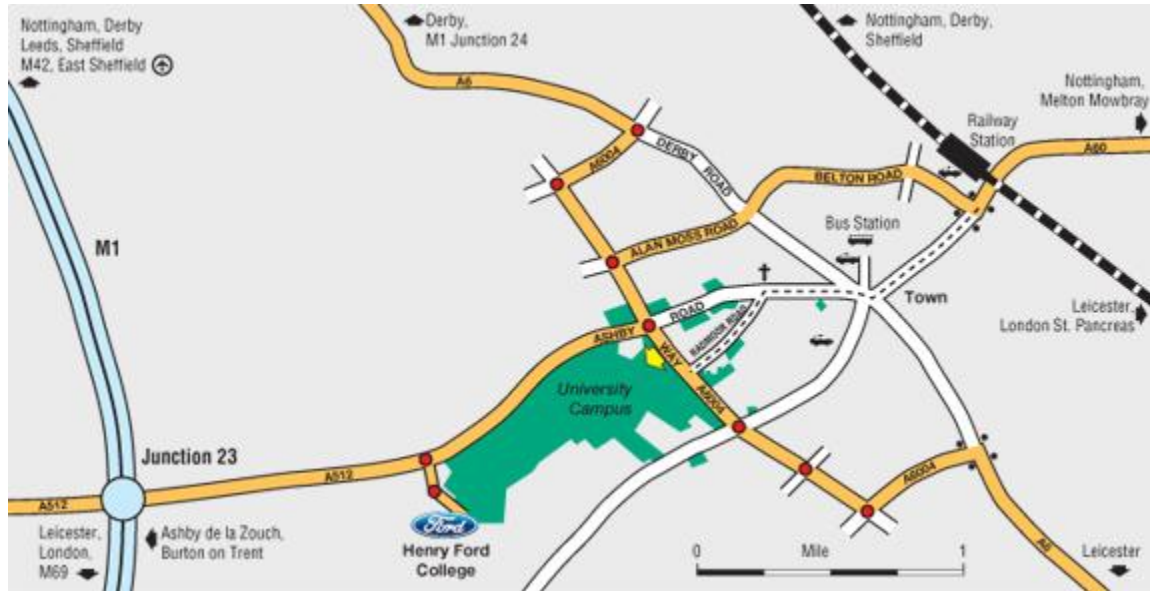

Rapid Manufacturing Master Class

11th July 2008

Henry Ford College, Loughborough

Henry Ford College location

Location details

Located in the centre of the country, the Henry Ford College is easily accessible by road, rail and air. It is close to Junction 23 of the M1 and just 10 minutes from East Midlands airport. Birmingham and its International Airport are easily reached via the M42, with excellent Inter-City rail links to all parts of the country.

By road

From M1 (junction 23) follow A512 east towards Loughborough town centre. Go through two sets of traffic lights and turn right at the first roundabout signposted Loughborough University. Then take the left turn at the mini roundabout into Henry Ford College.

From A6 turn onto A512 (Ashby Road) signposted M1. Go straight on at roundabout with Epinal Way and through the traffic lights. Turn left at next roundabout signposted Loughborough University and left again at the mini roundabout into Henry Ford College.

By rail

90 minutes from London St Pancras. Approximately 10 minutes by taxi from Loughborough Station.

By air

8 miles from East Midlands Airport and convenient for Birmingham Airport (M42).

Henry Ford College